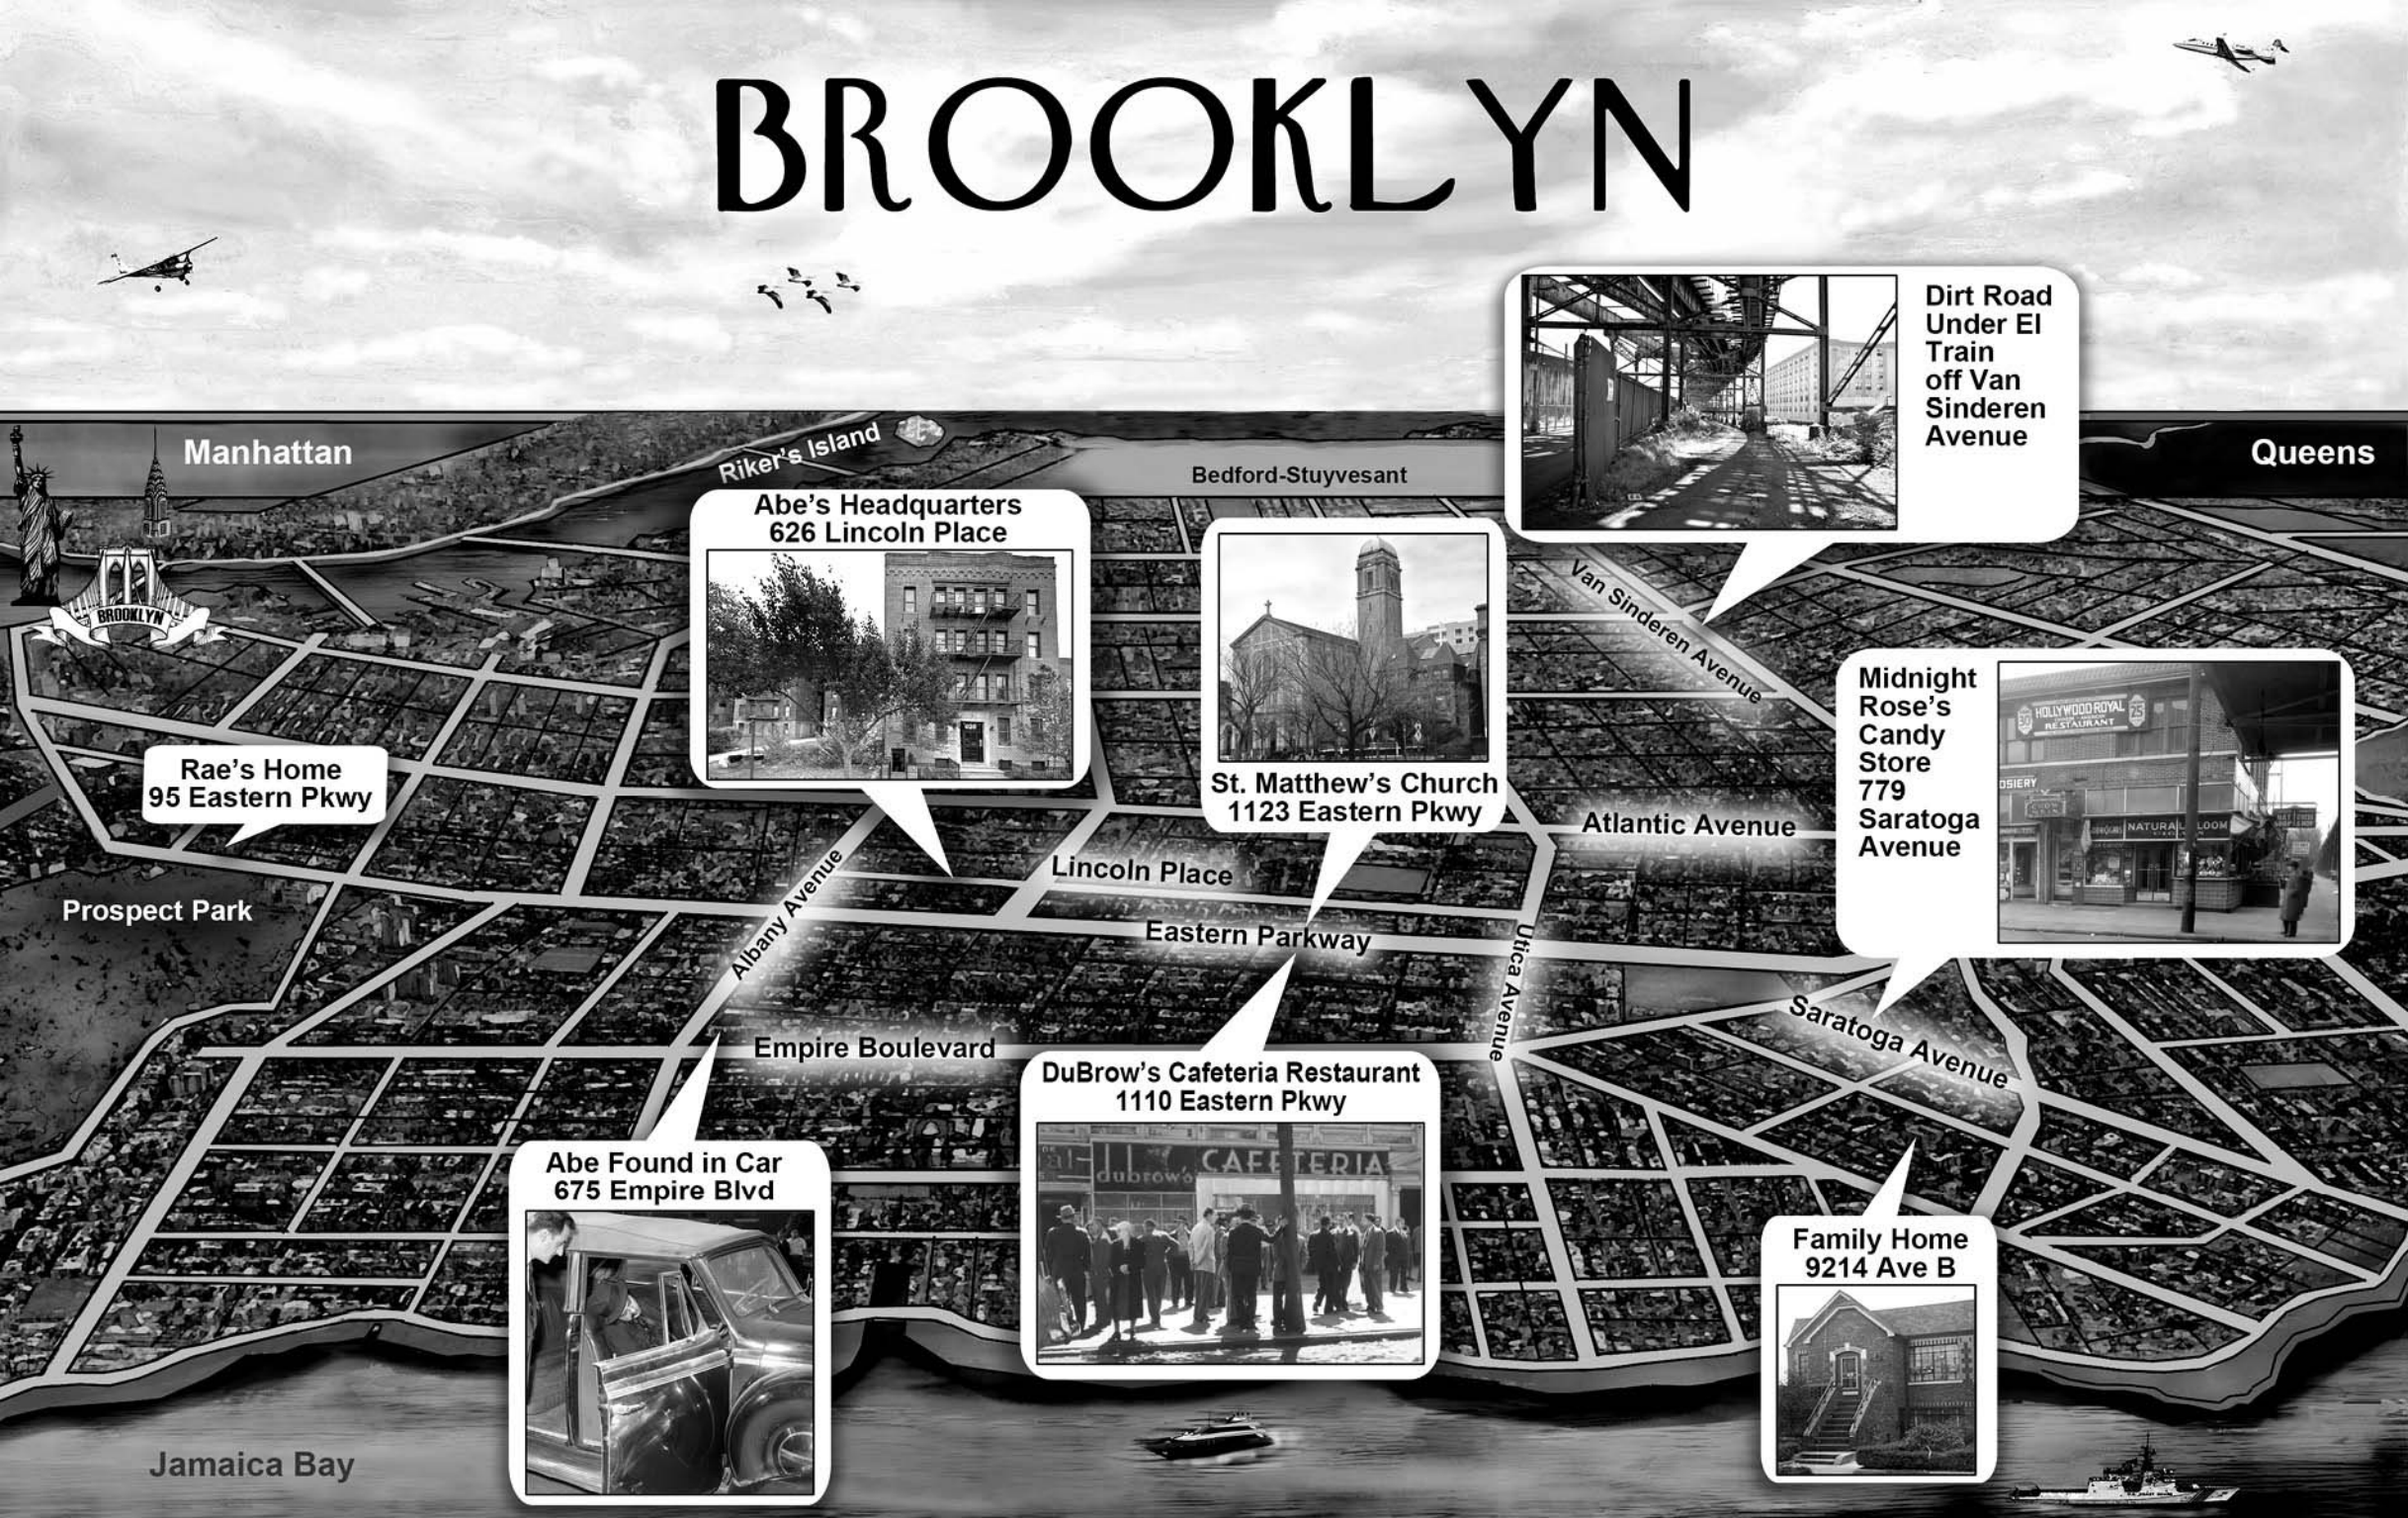

BROOKLYN

Manhattan

Queens

Riker's Island

Bedford-Stuyvesant

Abe's Headquarters
626 Lincoln Place

St. Matthew's Church
1123 Eastern Pkwy

Dirt Road
Under El
Train
off Van
Sinderen
Avenue

Rae's Home
95 Eastern Pkwy

Midnight
Rose's
Candy
Store
779
Saratoga
Avenue

Prospect Park

Atlantic Avenue

Lincoln Place

Eastern Parkway

Utica Avenue

Saratoga Avenue

Empire Boulevard

DuBrow's Cafeteria Restaurant
1110 Eastern Pkwy

Abe Found in Car
675 Empire Blvd

Family Home
9214 Ave B

Jamaica Bay